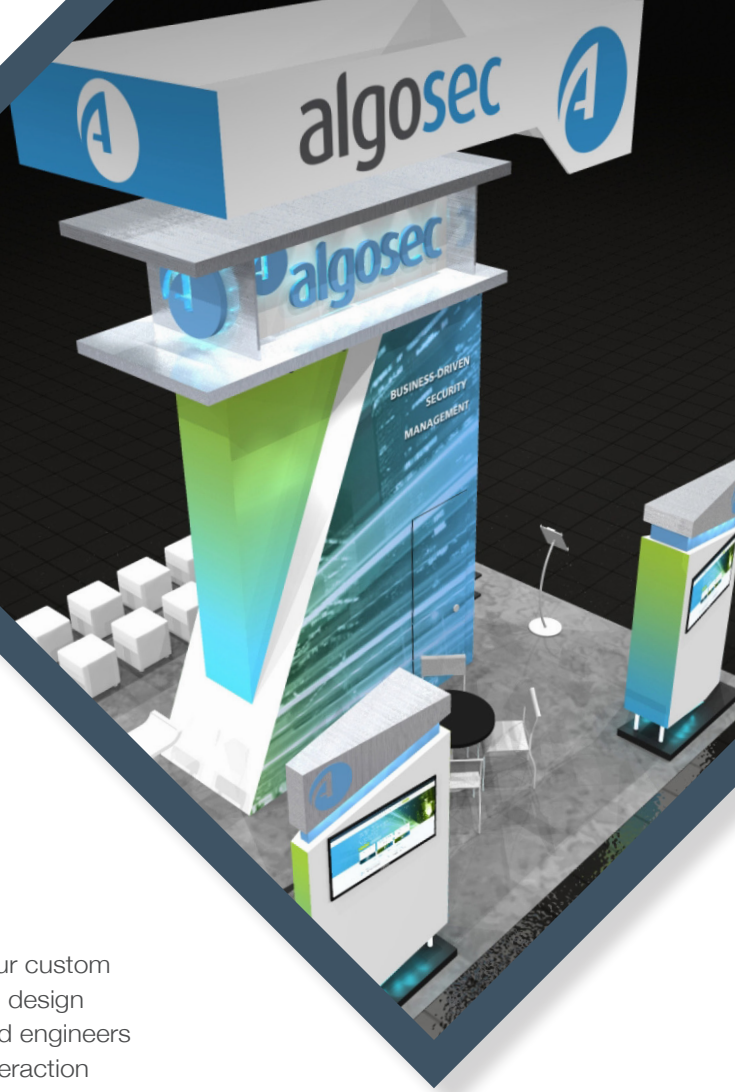

RENTAL EXHIBITS

CUSTOM EXHIBITS

RETAIL SPACES

MUSEUM EXHIBITS

INFORMATION KIOSKS

LOBBY SPACES